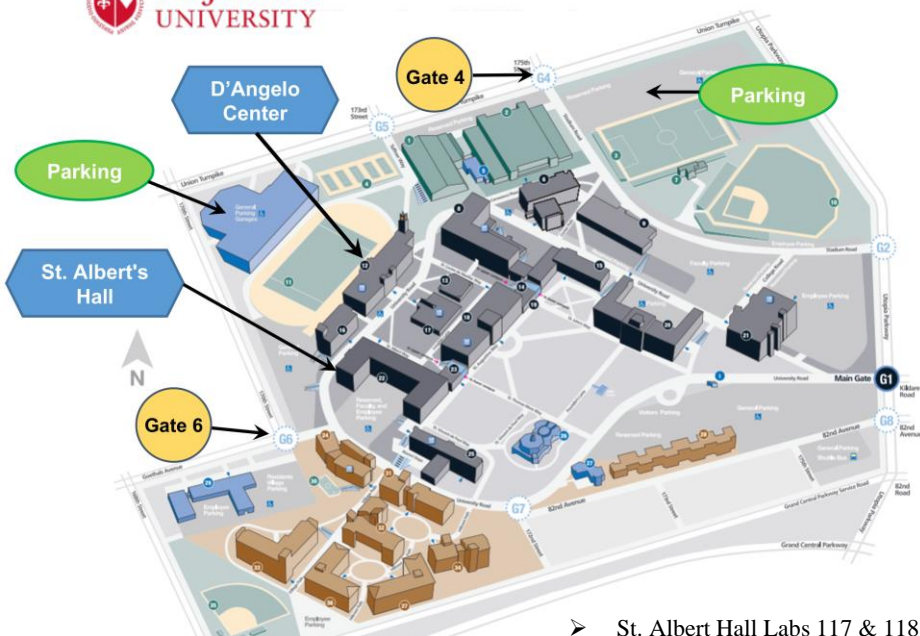

➤ St. Albert Hall Labs 117 & 118:
KMSO volunteers will take Group Chemistry to the St. Albert Hall at the Registration desk.

GPS Address

Gate 4 : 76-57 175th St. Jamaica, NY 11366

Gate 6 : 81-98 170th St. Queens, NY 11432